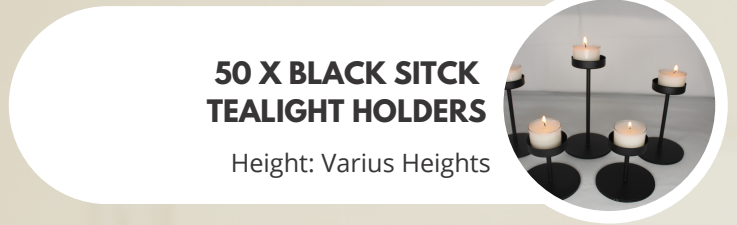

50 X BLACK SITCK TEALIGHT HOLDERS

Height: Varius Heights

45 X SMALL GLASS TEALIGHT HOLDERS (RUSTIC)

Height: 7cm