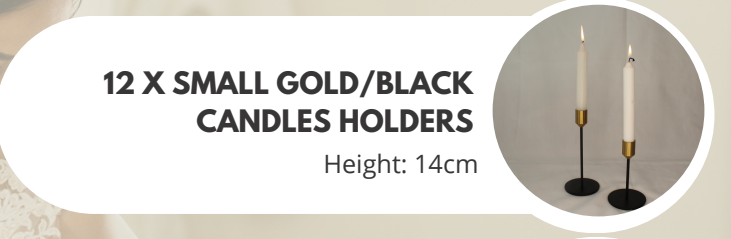

12 X SMALL GOLD/BLACK CANDLES HOLDERS

Height: 14cm