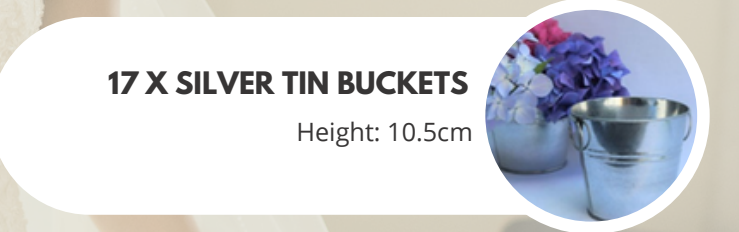

61 X SELECTION OF GOLD AND GLITTER WINE BOTTLES

Height: 30cm

17 X SILVER TIN BUCKETS

Height: 10.5cm