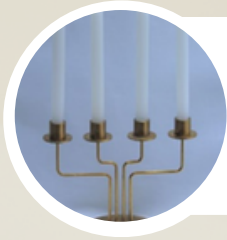

DECORATION CATELOGUE

Candle Holders

15 X GOLD CANDELABRAS

Height: 21.5cm (not including candle)