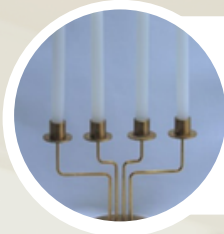

25 X GLASS JARS

Height: 13.5cm

11 X GLASS JAR VASES/CANDLE HOLDERS (HANDLES TO HANG)

Height: 15cm

15 X GLASS FISHBOWLS FOR CANDLES OR FLOWERS

Height: 16cm

DECORATION CATALOGUE

Vases for
Flowers

17 SILVER TIN BUCKETS

Height: 10.5cm

15 X WHITE CERAMIC TABLE VASES

Height: 9cm/Width: 9cm/
Length: 20cm

6 X LARGE TIN TABLE VASES WITH LACE TRIM

Height: 16cm/ Width: 20cm/
Length: 50cm

4 X SMALL TIN TABLE VASES WITH LACE TRIM

Height: 13cm/ Width: 15cm/
Length: 13cm

BRIDGEWATER
COUNTRY ESTATE

DECORATION CATALOGUE

Candle Holders

15 X GOLD CANDELABRAS

Height: 21.5cm (not including candle)

26 X GLASS CANDLES STICKS

Height: 15.5cm (not including candle)