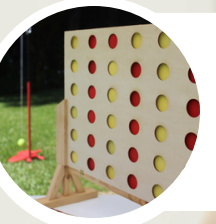

3 X ARCYLIC STANDS

Height: 80cm
Width 30cm
Depth: 30cm

NATURAL DRIED BUNNY TAILS AND OTHER SIMILAR ITEMS

GARDEN GAMES FOR CANAPES AREA

MR & MRS BURLAP CHAIR SIGNS