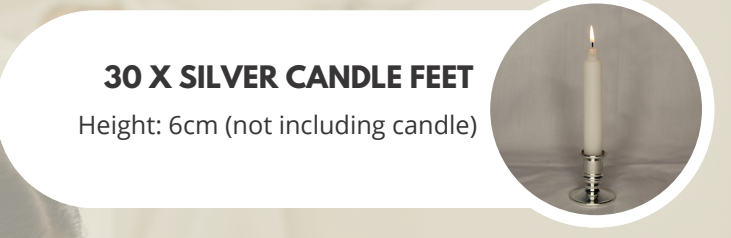

**11 X GLASS JAR VASES/CANDLE
HOLDERS (HANDLES TO HANG)**

Height: 15cm

DECORATION CATELOGUE

Candle Holders

15 X GOLD CANDELABRAS

Height: 21.5cm (not including candle)

28 X GLASS CANDLES STICKS

Height: 15.5cm (not including candle)

20 X GLASS CANDLE STICKS WITH SILVER RIM

Height: 28cm (not including candles)

2 X SILVER/GOLD CANDLE STICKS

Height: 21cm (not including candle)

30 X GLASS CANDLE FEET

Height: 6cm (not including candle)

30 X SILVER CANDLE FEET

Height: 6cm (not including candle)

12 X LARGE GOLD/BLACK CANDLE HOLDERS

Height: 19cm

12 X SMALL GOLD/BLACK CANDLES HOLDERS

Height: 14cm

40 X BLACK CANDLE HOLDERS

Height: 15cm

37 X SILVER STAND CANDLE HOLDERS