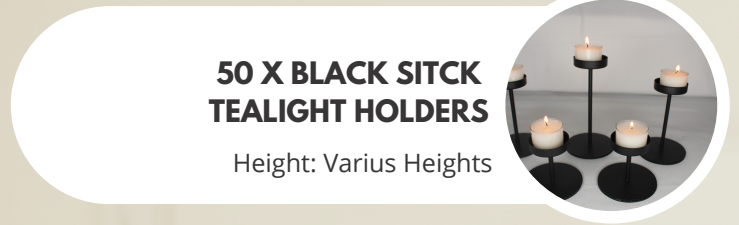

50 X BLACK SITCK TEALIGHT HOLDERS

Height: Varius Heights