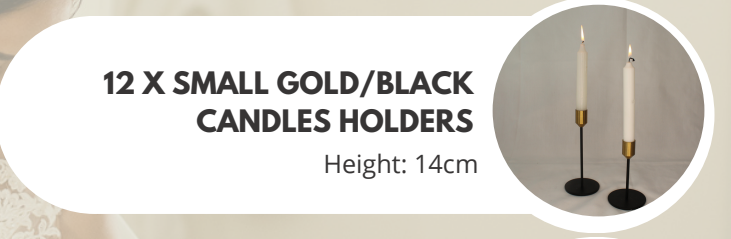

12 X SMALL GOLD/BLACK CANDLES HOLDERS

Height: 14cm