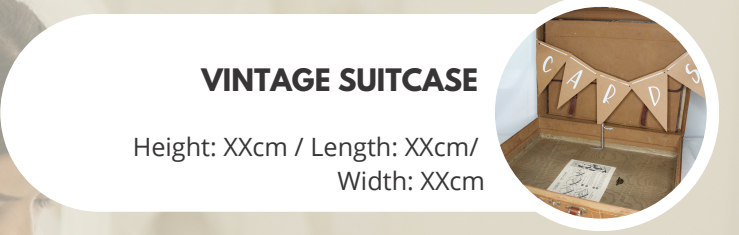

ACRYLIC BOX WITH ROSE GOLD BASE AND WHITE WRITING

Height: 31cm x 31cm x 31cm

WHITE BOX

Height: 20cm / Length: 30cm/
Width: 20cm

BIRD CAGE

Height: 136cm

WELL WISHES GLASS JAR WITH GOLD WRITING

Height: 25cm

VINTAGE SUITCASE

Height: XXcm / Length: XXcm/
Width: XXcm

BLACK LETTERBOX WITH WHITE WRITING

BRIDGEWATER
COUNTRY ESTATE

DECORATION CATELOGUE

Seating
Plan Signs

WHITE ACRYLIC BOARD WITH BLACK WRITING

Height: 100cm
Width: 60.5cm