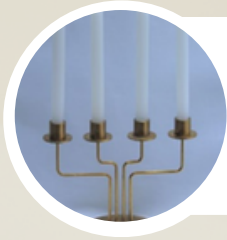

22 X GLASS JARS

Height: 13.5cm

5 X FLOWER CIRCLE VASES

Height: 10cm

17 X BROWN GLASS BOTTLES

Height: 10cm

**21 X GLASS FISHBOWLS FOR
CANDLES OR FLOWERS**

Height: 16cm

**11 X GLASS JAR VASES/CANDLE
HOLDERS (HANDLES TO HANG)**

Height: 15cm

DECORATION CATELOGUE

Candle Holders

15 X GOLD CANDELABRAS

Height: 21.5cm (not including candle)

28 X GLASS CANDLES STICKS

Height: 15.5cm (not including candle)